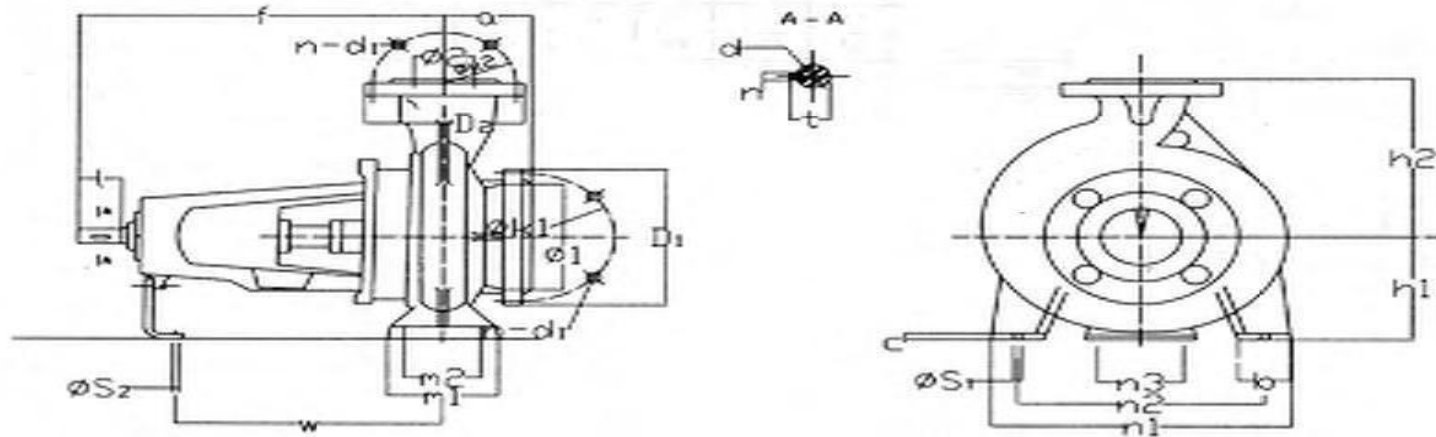

PUMP MODEL 65 - 20
SPEED 2pole

PUMP MODEL 65 - 20
SPEED 4pole

Overall and Mounting Dimensions(mm)

Pump Type	Frame Size	Pump Dimensions						Pump Foot Dimensions										Shaft End			
		1 - Suc	2 - Dis	a	f	h1	h2	b	c	m1	m2	n1	n2	n3	s1	s2	w	d	l	t	u
65-20	25	80	65	100	360	180	225	65	14	125	95	320	250	110	14	14	267	24	50	27	8