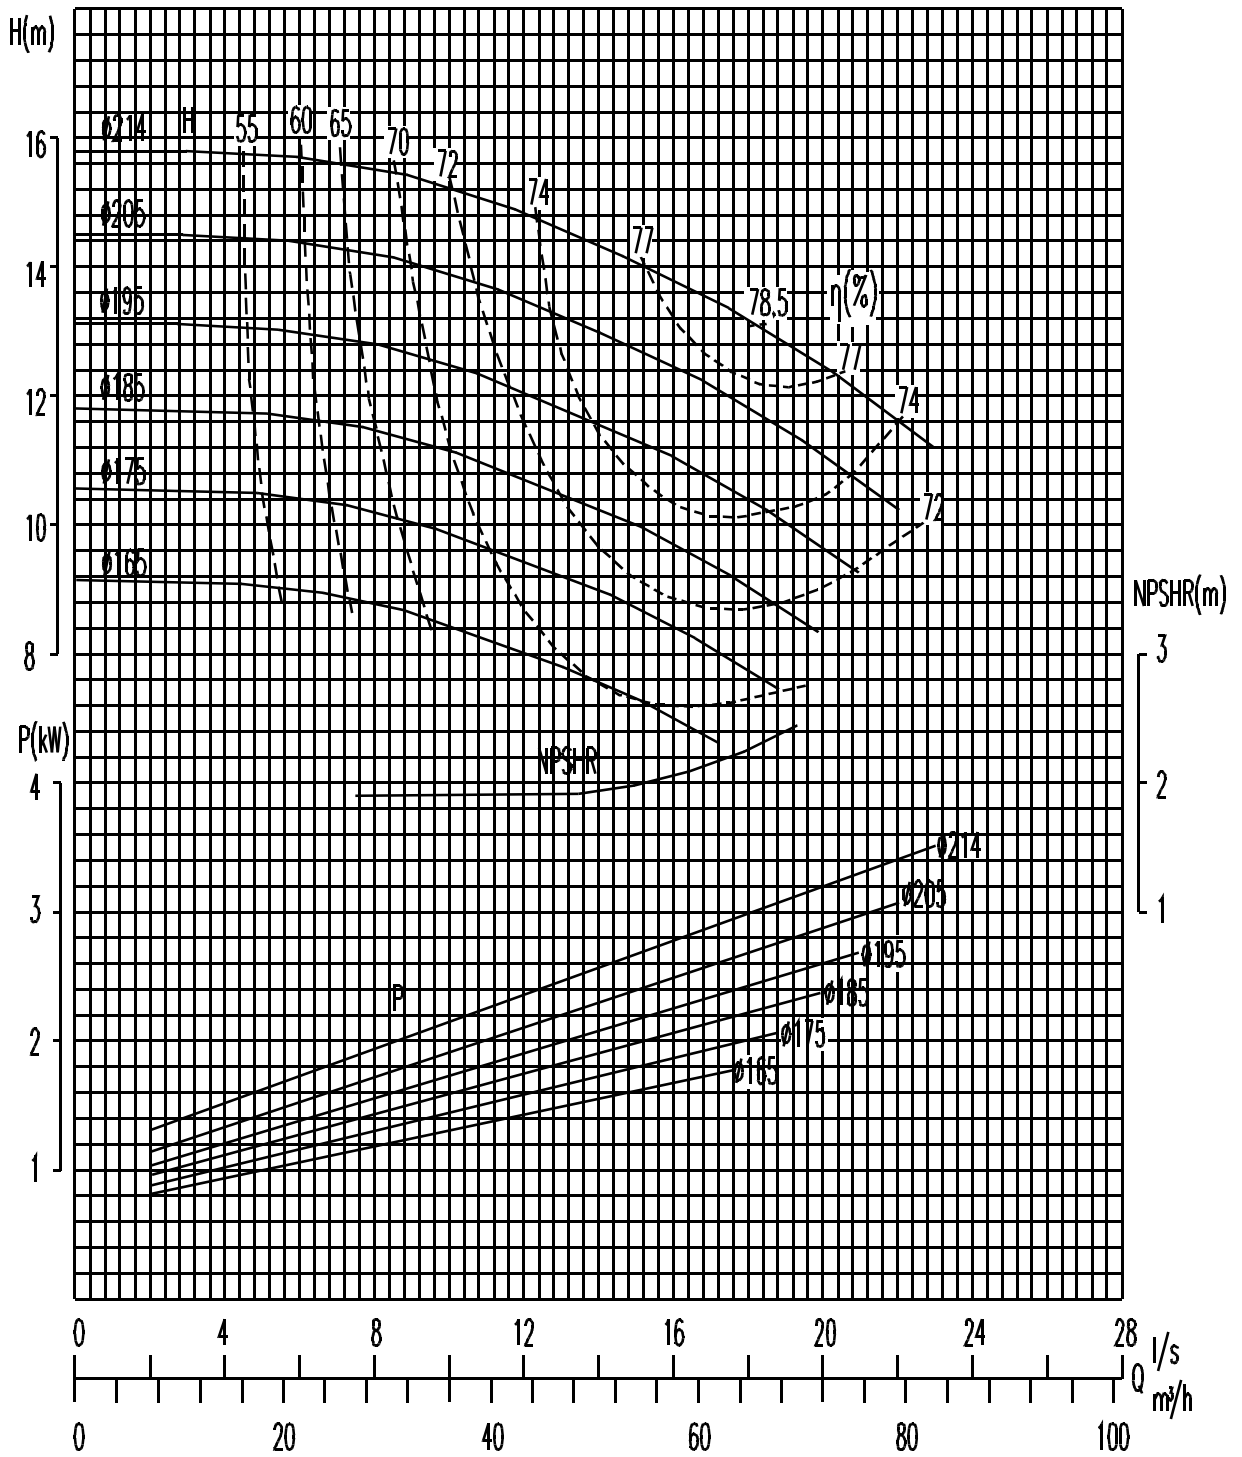

PUMP MODEL 65 - 20
SPEED 2pole

PUMP MODEL 65 - 20
SPEED 4pole

Overall and Mounting Dimensions(mm)

Pump Type	Frame Size	Pump Dimensions						Pump Foot Dimensions										Shaft End			
		1 - Suc	2 - Dis	a	f	h1	h2	b	c	m1	m2	n1	n2	n3	s1	s2	w	d	l	t	u
65-20	25	80	65	100	360	180	225	65	14	125	95	320	250	110	14	14	267	24	50	27	8