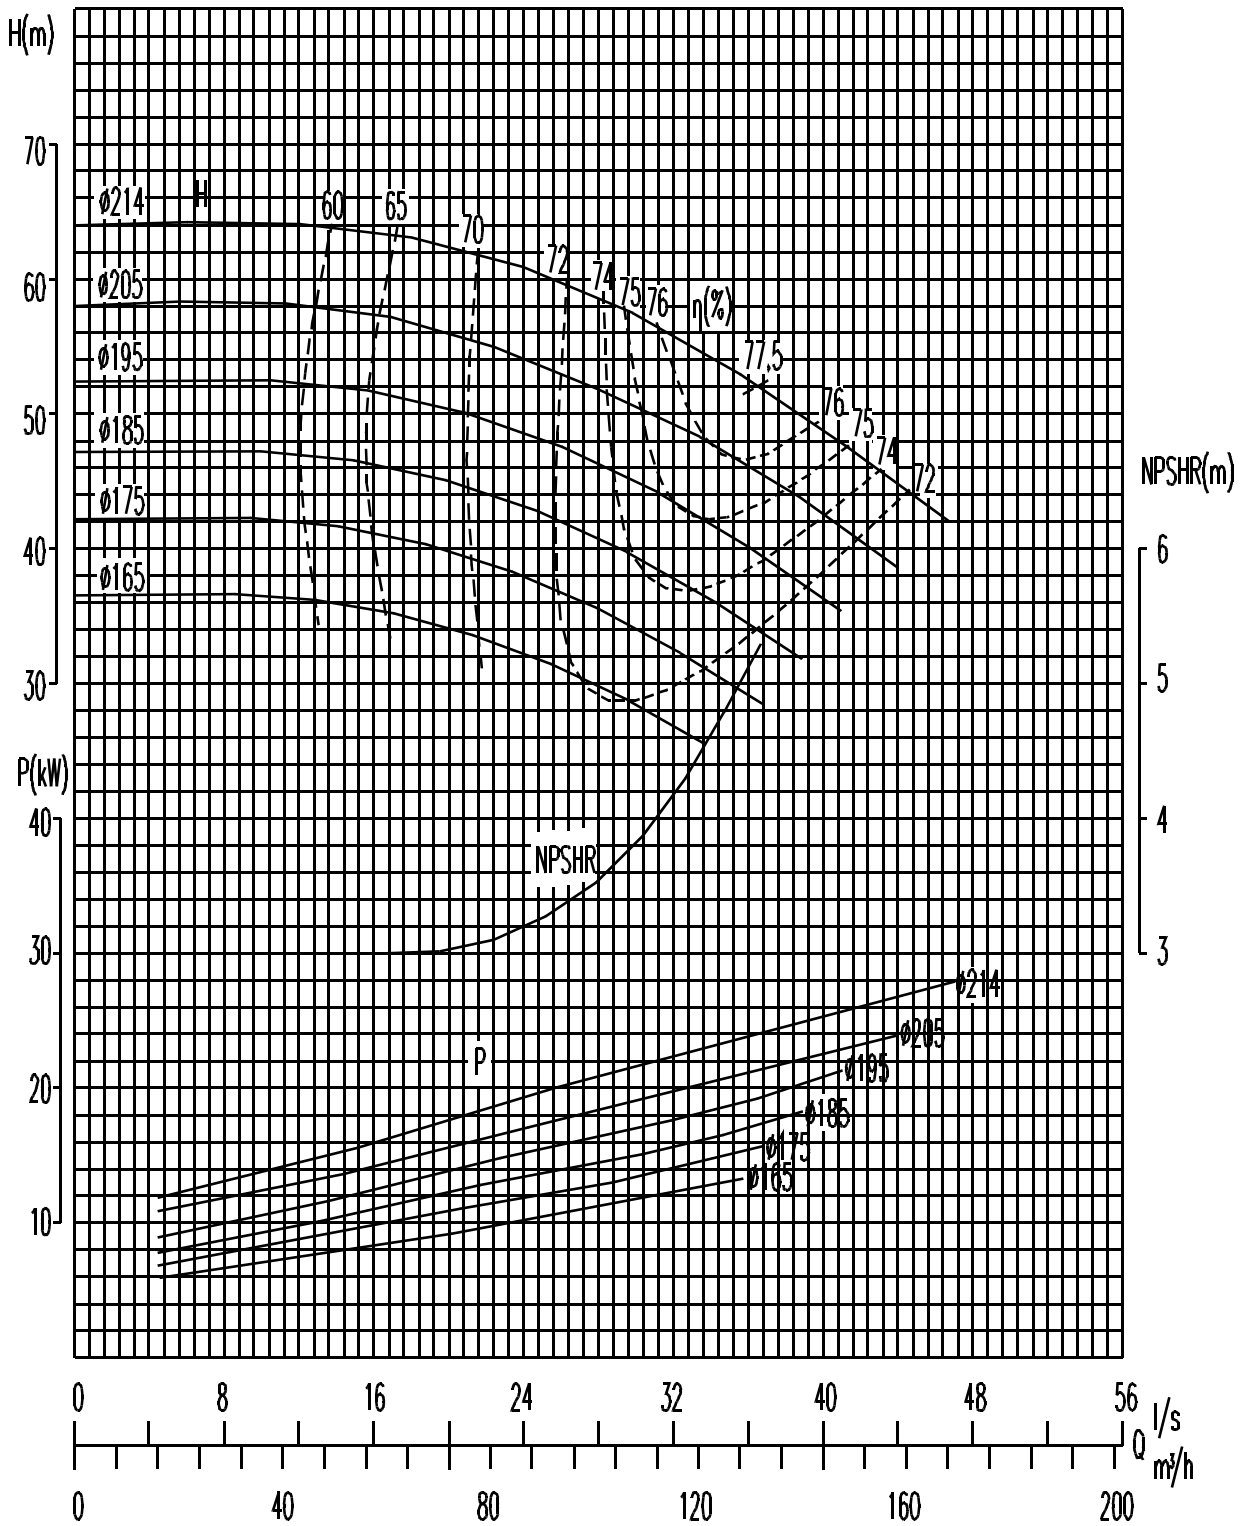

PUMP MODEL 65 - 20
SPEED 2pole

PUMP MODEL 65 - 20
SPEED 4pole

Overall and Mounting Dimensions(mm)

Pump Type	Frame Size	Pump Dimensions						Pump Foot Dimensions										Shaft End			
		1 - Suc	2 - Dis	a	f	h1	h2	b	c	m1	m2	n1	n2	n3	s1	s2	w	d	l	t	u
65-20	25	80	65	100	360	180	225	65	14	125	95	320	250	110	14	14	267	24	50	27	8